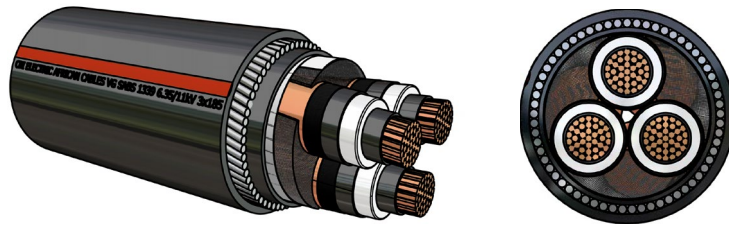

MEDIUM VOLTAGE XLPE-COPPER CABLES

11kV Copper 3 Core Type A (Armoured)

General Data:

Properties:

Copper	3 Core
Specification	SANS 1339
Voltage Rating	6350 / 11000V
Type A	

Cable Description:

Typical

Applications:

Underground	Underground Reticulation
	Main Distribution System
	Sub-stationed Mining

Options:

Standard	XLPE
	Red Stripe
	Blue Stripe
	ZEROTOX White Stripe
	SWA PE

Technical Information and Photographs from CBI electric

Address: 4 Branch Road, Germiston 1401, P.O. Box 678, Germiston 1400

MEDIUM VOLTAGE XLPE-COPPER CABLES

11kV Copper 3 Core Type A (Armoured)

Product Information:

Cable Size (mm ²)	Approximate Diameter (mm)	Current Rating (A)			Approximate Cable Mass (kg)	
		Ground	Ducts	Air	Cable	Gross (300m)
25	50.0	137	118	150	4.5	1350
35	52.5	163	140	180	5.0	1500
50	55.5	192	170	214	5.7	1710
70	59.5	234	205	264	6.6	1980
95	64.0	279	245	320	7.8	2340
120	67.5	314	275	363	8.9	2670
150	72.0	350	320	410	10.9	3270
185	75.5	393	360	465	12.3	3690
240	81.0	450	415	539	14.6	4380
300	86.5	503	465	609	16.9	5070