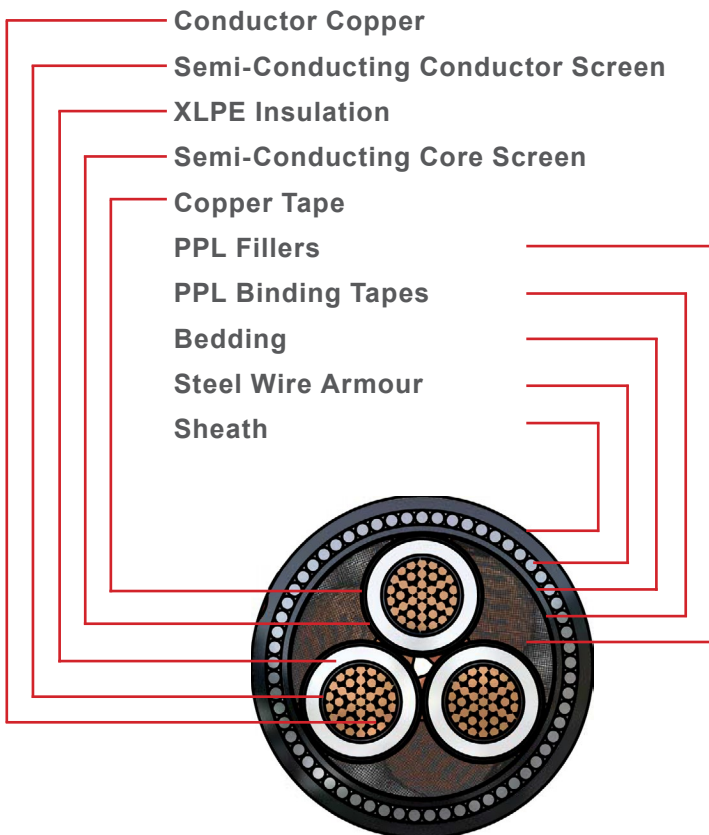

MEDIUM VOLTAGE XLPE-COPPER CABLES

11kV Copper 3 Core Type A (Armoured)

General Data:

Properties:

Copper	3 Core
Specification	SANS 1339
Voltage Rating	6350 / 11000V
Type A	

Cable Description:

Typical

Applications:

Underground	Underground Reticulation
	Main Distribution System
	Sub-stationed Mining

Options:

Standard	XLPE
	Red Stripe
	Blue Stripe
	ZEROTOX White Stripe
	SWA PE

Technical Information and Photographs from CBI electric

Address: 4 Branch Road, Germiston 1401, P.O. Box 678, Germiston 1400

MEDIUM VOLTAGE XLPE-COPPER CABLES

11kV Copper 3 Core Type A (Armoured)

Product Information:

Cable Size (mm ²)	Approximate Diameter (mm)	Current Rating (A)			Approximate Cable Mass (kg)	
		Ground	Ducts	Air	Cable	Gross (300m)
25	50.0	137	118	150	4.5	1350
35	52.5	163	140	180	5.0	1500
50	55.5	192	170	214	5.7	1710
70	59.5	234	205	264	6.6	1980
95	64.0	279	245	320	7.8	2340
120	67.5	314	275	363	8.9	2670
150	72.0	350	320	410	10.9	3270
185	75.5	393	360	465	12.3	3690
240	81.0	450	415	539	14.6	4380
300	86.5	503	465	609	16.9	5070