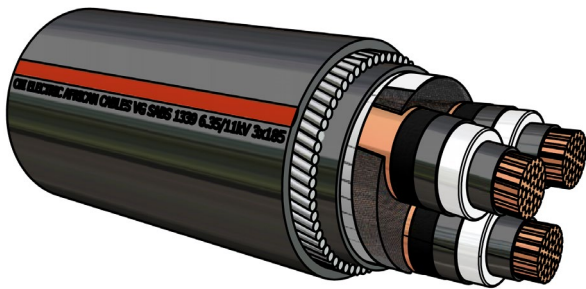

MEDIUM VOLTAGE XLPE-COPPER CABLES

11kV Copper 3 Core Type A (Armoured)

General Data:

Properties:

Copper	3 Core
Specification	SANS 1339
Voltage Rating	6350 / 11000V
Type A	

Cable Description:

Typical

Applications:

Underground	Underground Reticulation
	Main Distribution System
	Sub-stationed Mining

Options:

Standard	XLPE
	Red Stripe
	Blue Stripe
	ZEROTOX White Stripe
	SWA PE

Technical Information and Photographs from CBI electric

Address: 4 Branch Road, Germiston 1401, P.O. Box 678, Germiston 1400

MEDIUM VOLTAGE XLPE-COPPER CABLES

11kV Copper 3 Core Type A (Armoured)

Product Information:

Cable Size (mm ²)	Approximate Diameter (mm)	Current Rating (A)			Approximate Cable Mass (kg)	
		Ground	Ducts	Air	Cable	Gross (300m)
25	50.0	137	118	150	4.5	1350
35	52.5	163	140	180	5.0	1500
50	55.5	192	170	214	5.7	1710
70	59.5	234	205	264	6.6	1980
95	64.0	279	245	320	7.8	2340
120	67.5	314	275	363	8.9	2670
150	72.0	350	320	410	10.9	3270
185	75.5	393	360	465	12.3	3690
240	81.0	450	415	539	14.6	4380
300	86.5	503	465	609	16.9	5070